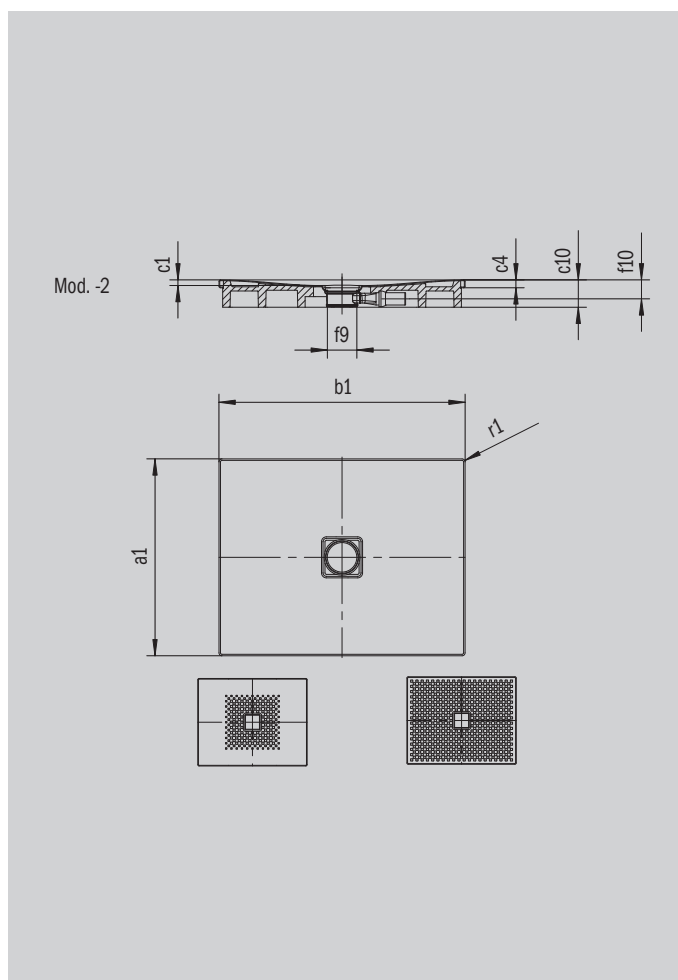

CONOFLAT

- straightlined, purist design
- high level of comfort thanks to the flat enamelled waste cover that is flush with the shower area
- can be installed to be absolutely flush with the floor
- ideally complements the CONODUO bath
- designed by Sottsass Associati
- made of KALDEWEI steel enamel

Similar illustration

Model 857	KA 120 horizontal	KA 120 flat	KA 120 vertical
Total height	106	86	37
Fitting height	83	63	83

ANTISLIP
SECURE⁺

Model		857
External length	a_1	1000 mm
External width	b_1	1500 mm
Depth inside	c_1	23 mm
Height of rim	c_4	32 mm
Height with low-profile support	c_{16}	37 mm
Diameter of waste hole	f_9	Ø 120 mm
External radius	r_1	12 mm
Net weight		38 kg
Anti-slip		588 x 588 mm
Full anti-slip		932 x 1412 mm
ANTI-SLIP SECURE PLUS		full base