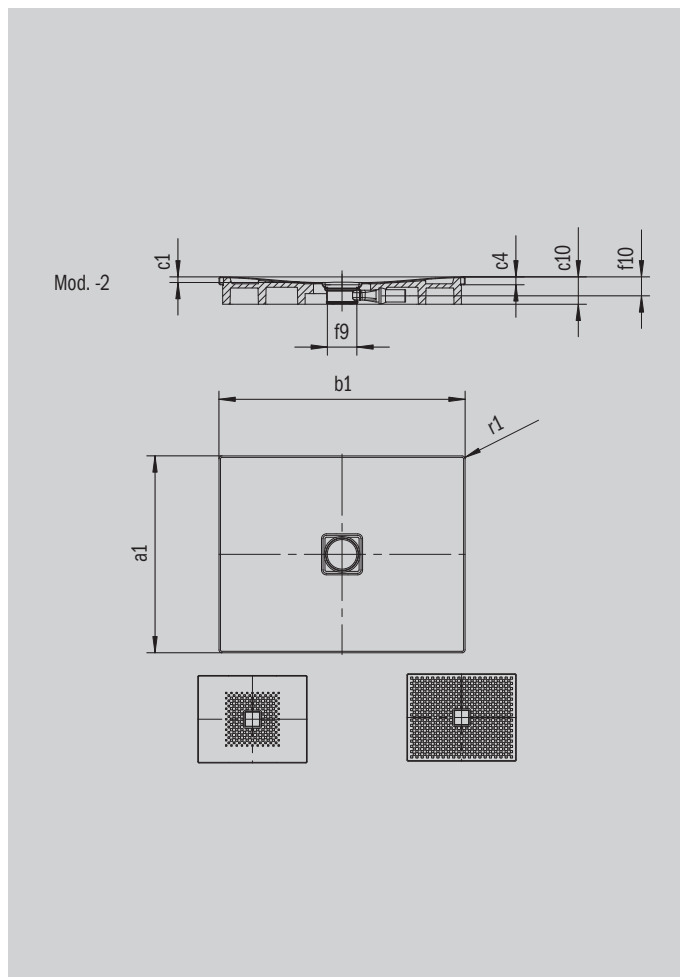

CONOFLAT

- straightlined, purist design
- high level of comfort thanks to the flat enamelled waste cover that is flush with the shower area
- can be installed to be absolutely flush with the floor
- ideally complements the CONODUO bath
- designed by Sottsass Associati
- made of KALDEWEI steel enamel

Similar illustration

Model 858	KA 120 horizontal	KA 120 flat	KA 120 vertical
Total height	106	86	49
Fitting height	83	63	83

ANTISLIP
SECURE⁺

Model		858
External length	a_1	750 mm
External width	b_1	1600 mm
Depth inside	c_1	23 mm
Height of rim	c_4	32 mm
Diameter of waste hole	f_9	Ø 120 mm
Bottle trap connection height	f_{10}	76 mm
External radius	r_1	12 mm
Net weight		30 kg
Anti-slip		492 x 492 mm
Full anti-slip		692 x 1556 mm
ANTI-SLIP SECURE PLUS		full base