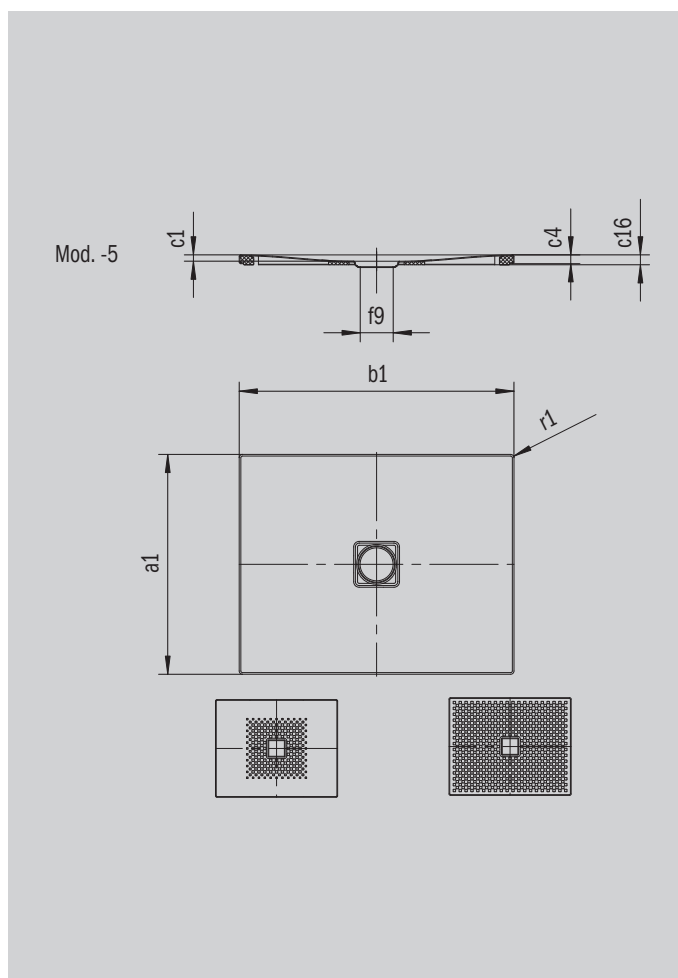

CONOFLAT

- straightlined, purist design
- high level of comfort thanks to the flat enamelled waste cover that is flush with the shower area
- can be installed to be absolutely flush with the floor
- ideally complements the CONODUO bath
- designed by Sottsass Associati
- made of KALDEWEI steel enamel

Similar illustration

Model 861	KA 120 horizontal	KA 120 flat	KA 120 vertical
Total height	106	86	49
Fitting height	83	63	83

ANTISLIP
SECURE

Model		861
External length	a_1	1000 mm
External width	b_1	1600 mm
Depth inside	c_1	23 mm
Height of rim	c_4	32 mm
Height with support	c_{10}	110 mm
Diameter of waste hole	f_9	Ø 120 mm
Bottle trap connection height	f_{10}	76 mm
External radius	r_1	12 mm
Net weight		43 kg
Anti-slip		588 x 588 mm
Full anti-slip		932 x 1556 mm
ANTI-SLIP SECURE PLUS		full base