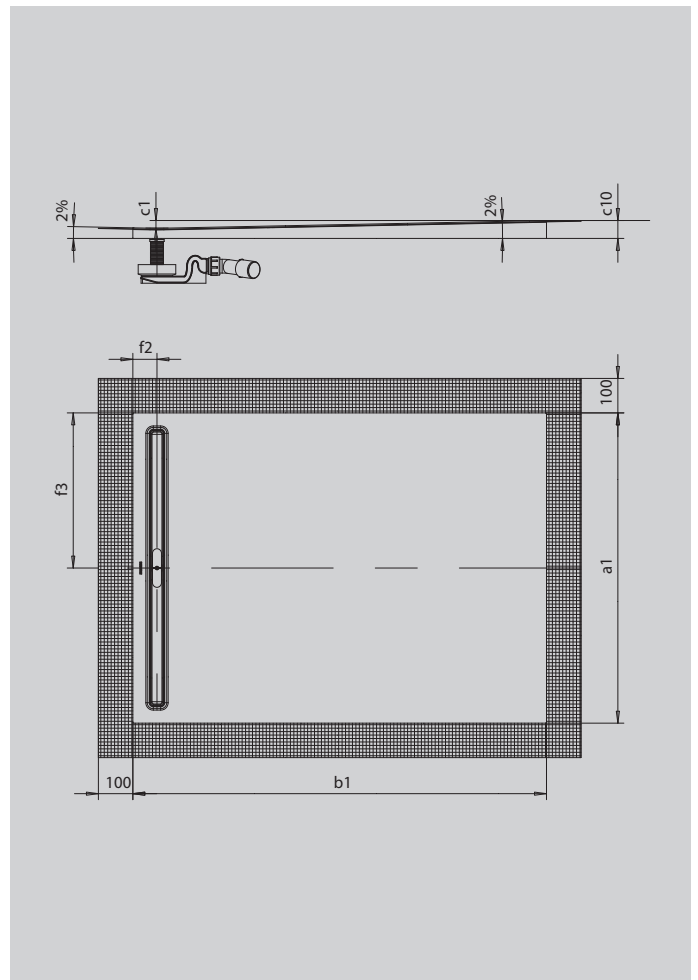

NEXSYS

- Absolutely floor-level shower surface made of KALDEWEI steel enamel
- Design: Absolutely flat surface - no inner contours for a generous standing area and a harmonious bathroom interior. Discreet waste channel with flush design cover
- Pre-assembled 4-in-1 system consisting of enamelled shower surface, waste channel, all-round sealing tape, slope support with counter slope between channel and wall. The system is completed by the desired waste fitting inc. hair catcher and an exclusive design cover from the optional extras
- Accessories included: Sound insulation tape
- Low total height from 84 mm (depending on size and waste fitting)

Similar illustration

Model 2620	KA 4121	KA 4122
Total height	112.0-182.0	92
Fitting height	90.0-160.0	70

ANTISLIP
SECURE

Model		2620
External length	a_1	1200 mm
External width	b_1	1200 mm
Depth inside	c_1	22 mm
Height with support	c_{10}	52 mm
Distance bath edge to centre of waste hole	$f_2; f_3$	70; 600 mm
Total height KA 4121, min.		112 mm
Total height KA 4121, max.		182 mm
Total height KA 4122		92 mm
Net weight		35 kg