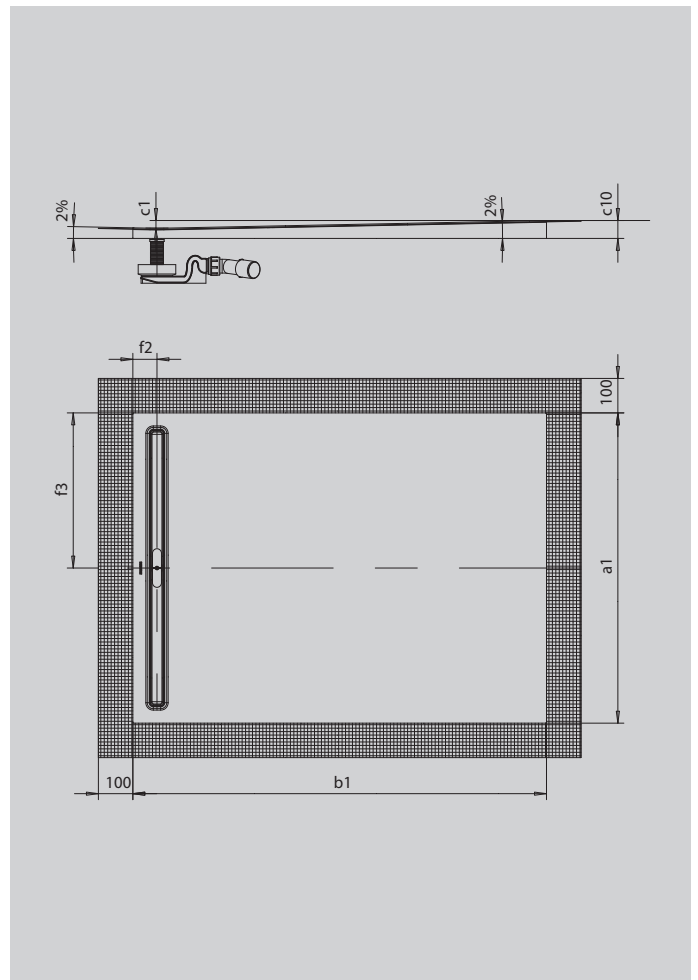

# NEXSYS

- Absolutely floor-level shower surface made of KALDEWEI steel enamel
- Design: Absolutely flat surface - no inner contours for a generous standing area and a harmonious bathroom interior. Discreet waste channel with flush design cover
- Pre-assembled 4-in-1 system consisting of enamelled shower surface, waste channel, all-round sealing tape, slope support with counter slope between channel and wall. The system is completed by the desired waste fitting inc. hair catcher and an exclusive design cover from the optional extras
- Accessories included: Sound insulation tape
- Low total height from 84 mm (depending on size and waste fitting)

Similar illustration

Model 2623	KA 4121	KA 4122
Total height	116.0-186.0	96
Fitting height	90.0-160.0	70

ANTISLIP  
**SECURE**

Model		2623
External length	$a_1$	900 mm
External width	$b_1$	1400 mm
Depth inside	$c_1$	26 mm
Height with support	$c_{10}$	56 mm
Distance bath edge to centre of waste hole	$f_2; f_3$	70; 450 mm
Total height KA 4121, min.		116 mm
Total height KA 4121, max.		186 mm
Total height KA 4122		96 mm
Net weight		29 kg