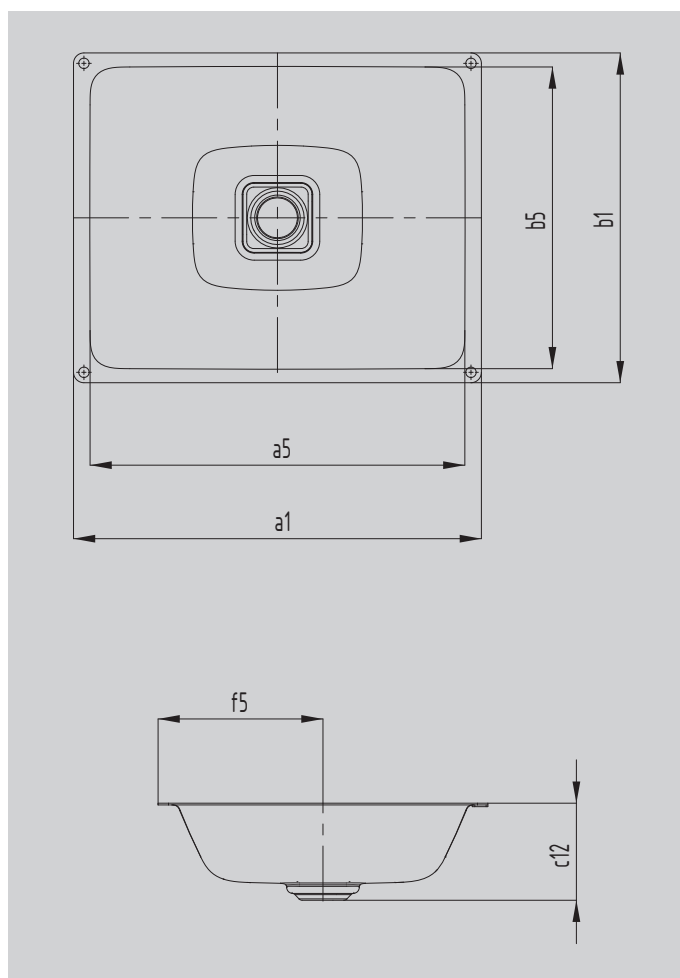

CONO UNDERCOUNTER WASHBASIN

- washbasin with premium character exudes elegance and harmony
- optimally integrated enamelled waste accentuates the underlying geometry of the washbasin
- perfectly complements the CONO range

Similar illustration

Model		3088
External length	a_1	869 mm
Internal length	a_5	832 mm
External width	b_1	382 mm
Internal width	b_5	348 mm
Distance basin surface to bottom edge of waste hole	c_{12}	112 mm
Distance rear edge to centre of waste hole	f_5	191 mm
Net weight		9 kg