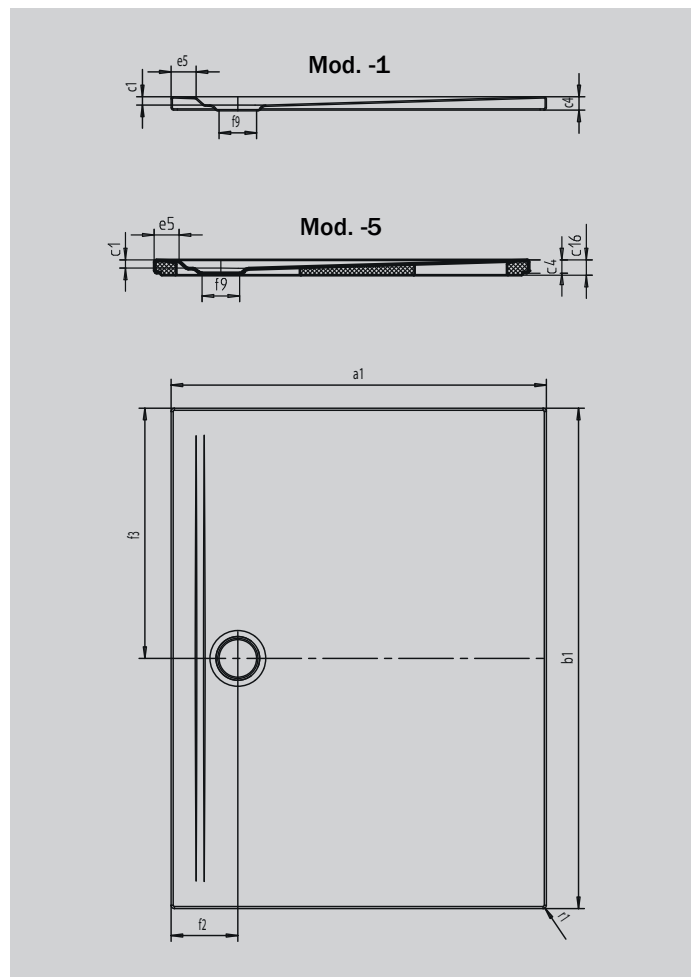

SUPERPLAN ZERO

- accessible from three sides without steps
- waste especially close to the wall and an even slope for a consistently level surface
- generous design, seamless transitions for small and large bathrooms
- clear edges and sharp corner radii for minimum joints and a uniform look
- low installation height for easy, floor-level installation – also for large formats

Similar illustration

SECURE⁺

Model		1510-1
External length	a_1	700 mm
External width	b_1	700 mm
Depth inside	c_1	20 mm
Height of rim	c_2	32 mm
Diameter of waste hole	f_2	Ø 90 mm
Net weight		13 kg
SECURE PLUS		full base