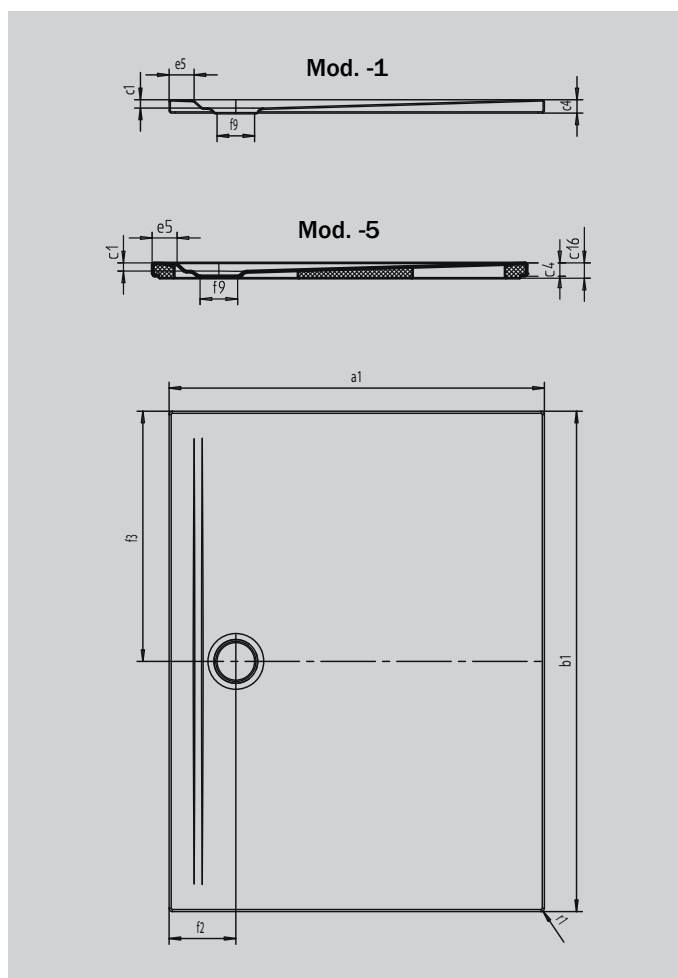

# SUPERPLAN ZERO

- accessible from three sides without steps
- waste especially close to the wall and an even slope for a consistently level surface
- generous design, seamless transitions for small and large bathrooms
- clear edges and sharp corner radii for minimum joints and a uniform look
- low installation height for easy, floor-level installation – also for large formats

Similar illustration

SECURE<sup>+</sup>

Model		1528-1
External length	$a_1$	750 mm
External width	$b_1$	1000 mm
Depth inside	$c_1$	20 mm
Height of rim	$c_4$	32 mm
Width of rim	$e_5$	60 mm
Diameter of waste hole	$f_9$	Ø 90 mm
External radius	$r_1$	8 mm
Net weight		19 kg
SECURE PLUS		full base