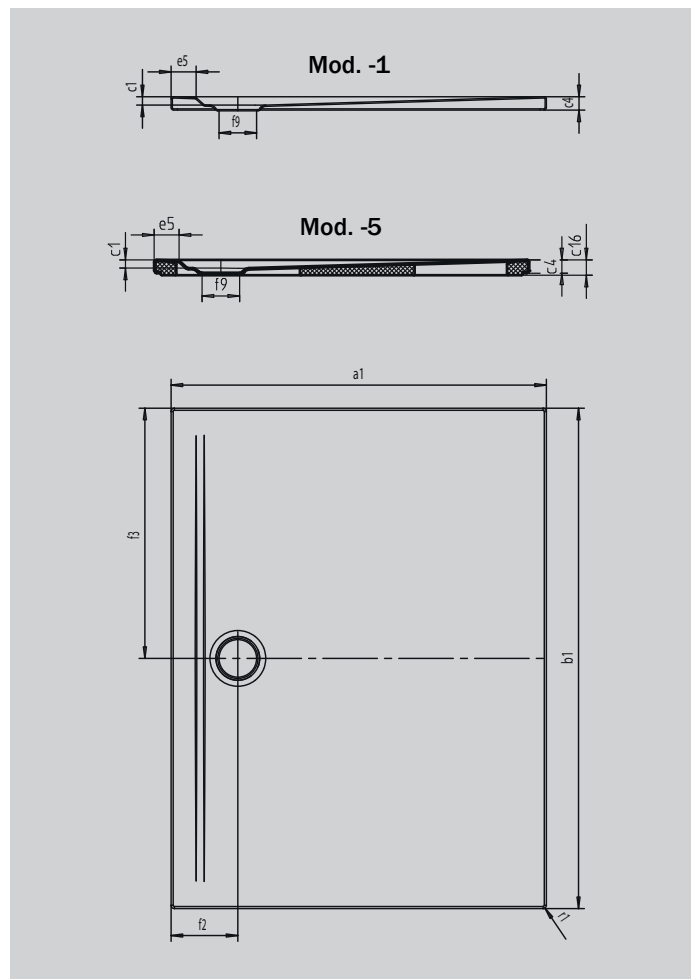

SUPERPLAN ZERO

- accessible from three sides without steps
- waste especially close to the wall and an even slope for a consistently level surface
- generous design, seamless transitions for small and large bathrooms
- clear edges and sharp corner radii for minimum joints and a uniform look
- low installation height for easy, floor-level installation – also for large formats

Similar illustration

SECURE⁺

Model		1560-5
External length	a_1	1200 mm
External width	b_1	1200 mm
Depth inside	c_1	20 mm
Height of rim	c_4	32 mm
Height with low-profile support	c_{16}	37 mm
Width of rim	e_5	60 mm
Diameter of waste hole	f_9	Ø 90 mm
External radius	r_1	8 mm
Net weight		37 kg
SECURE PLUS		full base