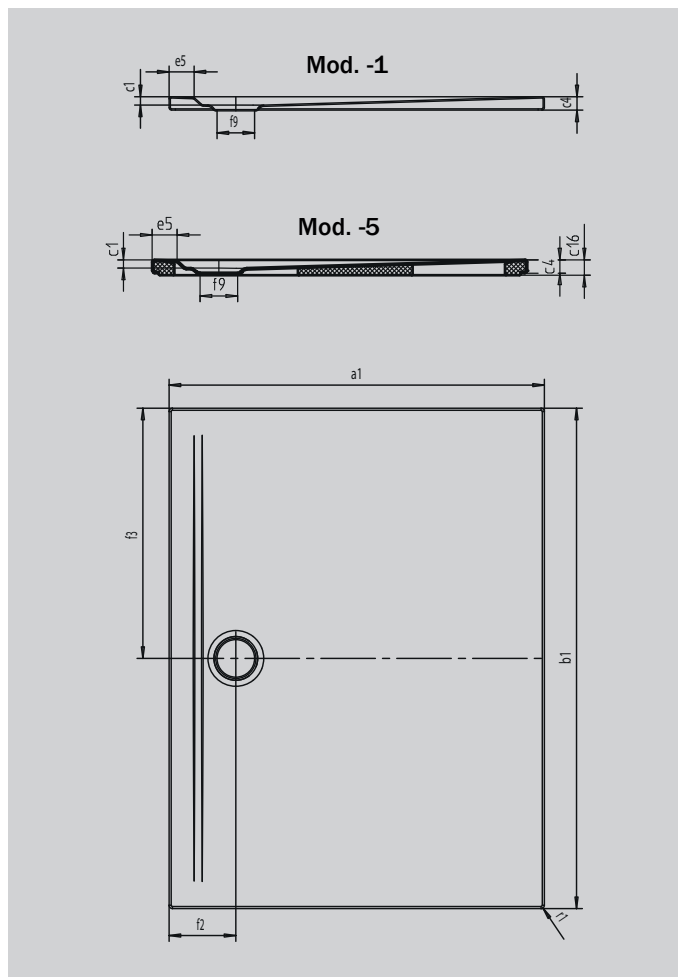

SUPERPLAN ZERO

- accessible from three sides without steps
- waste especially close to the wall and an even slope for a consistently level surface
- generous design, seamless transitions for small and large bathrooms
- clear edges and sharp corner radii for minimum joints and a uniform look
- low installation height for easy, floor-level installation – also for large formats

Similar illustration

SECURE⁺

Model		1578-5
External length	a_1	900 mm
External width	b_1	1400 mm
Depth inside	c_1	20 mm
Height of rim	c_4	32 mm
Height with low-profile support	c_{16}	37 mm
Width of rim	e_5	60 mm
Diameter of waste hole	f_9	Ø 90 mm
Distance bath edge to centre of waste hole	$f_2; f_3$	160; 700 mm
External radius	r_1	8 mm
Net weight		32 kg
SECURE PLUS		full base