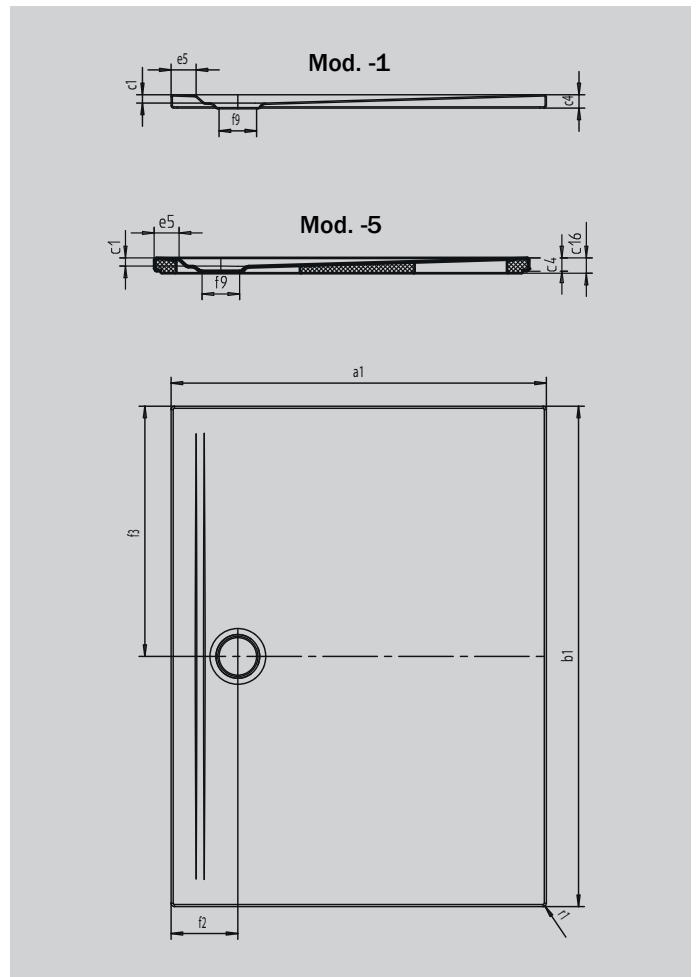

# SUPERPLAN ZERO

- accessible from three sides without steps
- waste especially close to the wall and an even slope for a consistently level surface
- generous design, seamless transitions for small and large bathrooms
- clear edges and sharp corner radii for minimum joints and a uniform look
- low installation height for easy, floor-level installation – also for large formats

Similar illustration

SECURE<sup>+</sup>

Model		1586-5
External length	$a_1$	800 mm
External width	$b_1$	1500 mm
Depth inside	$c_1$	20 mm
Height of rim	$c_4$	32 mm
Height with low-profile support	$c_{16}$	37 mm
Width of rim	$e_5$	60 mm
Diameter of waste hole	$f_9$	Ø 90 mm
Distance bath edge to centre of waste hole	$f_2; f_3$	160; 750 mm
External radius	$r_1$	8 mm
Net weight		31 kg
SECURE PLUS		full base