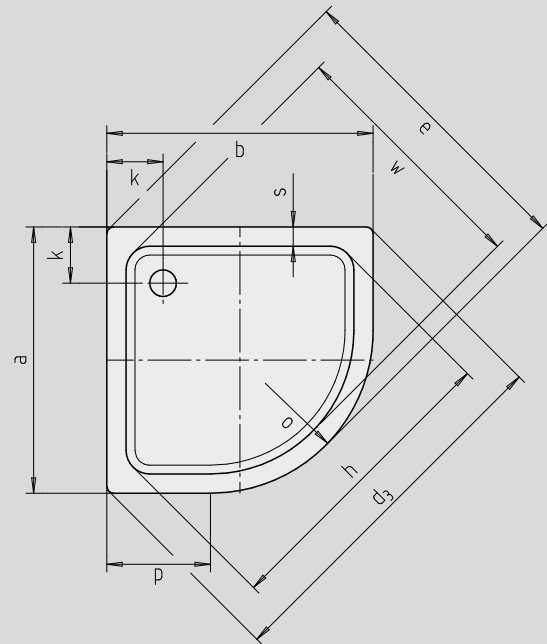

ARRONDO

- quad shower tray with minimalist contours
- generous standing area with lots of room to move when showering
- space-saving shape
- 55 cm radius
- made of KALDEWEI steel enamel
- flush-fitting recessed waste cover
(only in combination with the KA 90 waste fittings)

Similar illustration

Modell	Combined Tray & Waste depth				Waste fitting depth			
	870	872	871	873	870	872	871	873
KA 90	105	105	145	145	81	81	81	81
KA 90 extra flat	94	94	134	134	70	70	70	70
KA 90 ultra flat	85	85	125	125	61	61	61	61
KA 90 vertical	49	49	49	49	81	81	81	81

See page 291.

Illustration shows Model 871 with support

Illustration shows Model 870 with support

Model No.	870	872	871	873	
External length	a	900	1000	900	1000 mm
External width	b	900	1000	900	1000 mm
Depth	c	25	25	65	65 mm
Corner dimension - external length	d ₃	1254	1395	1254	1395 mm
Corner dimension - external width	e	1035	1177	1035	1177 mm
Corner dimension - internal length	h	1023	1164	1023	1164 mm
Height of rim	i	32	32	32	32 mm
Distance bath edge to centre of drain hole	k	190	190	190	190 mm
Diameter of drain hole	m	90	90	90	90 mm
Radius	o	550	550	550	550 mm
Side length	p	350	450	350	450 mm
Width of rim	s	65	65	65	65 mm
Corner dimension - internal width	w	855	996	855	996 mm
Height with support	y ₁	120	120	160	160 mm
Weight of the enamelled shower tray in kg		20	25	21	26
Anti-slip		Ø 435	Ø 588	Ø 435	Ø 588 mm