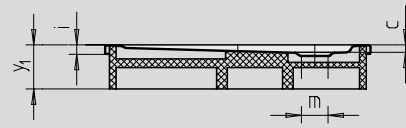

Similar illustration

Modell	Combined Tray & Waste depth				Waste fitting depth			
	870	872	871	873	870	872	871	873
KA 90	105	105	145	145	81	81	81	81
KA 90 extra flat	94	94	134	134	70	70	70	70
KA 90 ultra flat	85	85	125	125	61	61	61	61
KA 90 vertical	49	49	49	49	81	81	81	81

See page 291.

Illustration shows Model 871 with support

Illustration shows Model 870 with support

Model No.	870	872	871	873	
External length	a	900	1000	900	1000 mm
External width	b	900	1000	900	1000 mm
Depth	c	25	25	65	65 mm
Corner dimension - external length	d ₃	1254	1395	1254	1395 mm
Corner dimension - external width	e	1035	1177	1035	1177 mm
Corner dimension - internal length	h	1023	1164	1023	1164 mm
Height of rim	i	32	32	32	32 mm
Distance bath edge to centre of drain hole	k	190	190	190	190 mm
Diameter of drain hole	m	90	90	90	90 mm
Radius	o	550	550	550	550 mm
Side length	p	350	450	350	450 mm
Width of rim	s	65	65	65	65 mm
Corner dimension - internal width	w	855	996	855	996 mm
Height with support	y ₁	120	120	160	160 mm
Weight of the enamelled shower tray in kg		20	25	21	26
Anti-slip		Ø 435	Ø 588	Ø 435	Ø 588 mm