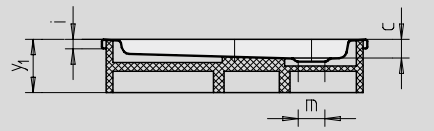

Similar illustration

Modell	Combined Tray & Waste depth				Waste fitting depth			
	870	872	871	873	870	872	871	873
KA 90	105	105	145	145	81	81	81	81
KA 90 extra flat	94	94	134	134	70	70	70	70
KA 90 ultra flat	85	85	125	125	61	61	61	61
KA 90 vertical	49	49	49	49	81	81	81	81

See page 291.

Illustration shows Model 871 with support

Illustration shows Model 870 with support

Model No.	870	872	871	873	
External length	a	900	1000	900	1000 mm
External width	b	900	1000	900	1000 mm
Depth	c	25	25	65	65 mm
Corner dimension - external length	d ₃	1254	1395	1254	1395 mm
Corner dimension - external width	e	1035	1177	1035	1177 mm
Corner dimension - internal length	h	1023	1164	1023	1164 mm
Height of rim	i	32	32	32	32 mm
Distance bath edge to centre of drain hole	k	190	190	190	190 mm
Diameter of drain hole	m	90	90	90	90 mm
Radius	o	550	550	550	550 mm
Side length	p	350	450	350	450 mm
Width of rim	s	65	65	65	65 mm
Corner dimension - internal width	w	855	996	855	996 mm
Height with support	y ₁	120	120	160	160 mm
Weight of the enamelled shower tray in kg		20	25	21	26
Anti-slip		Ø 435	Ø 588	Ø 435	Ø 588 mm