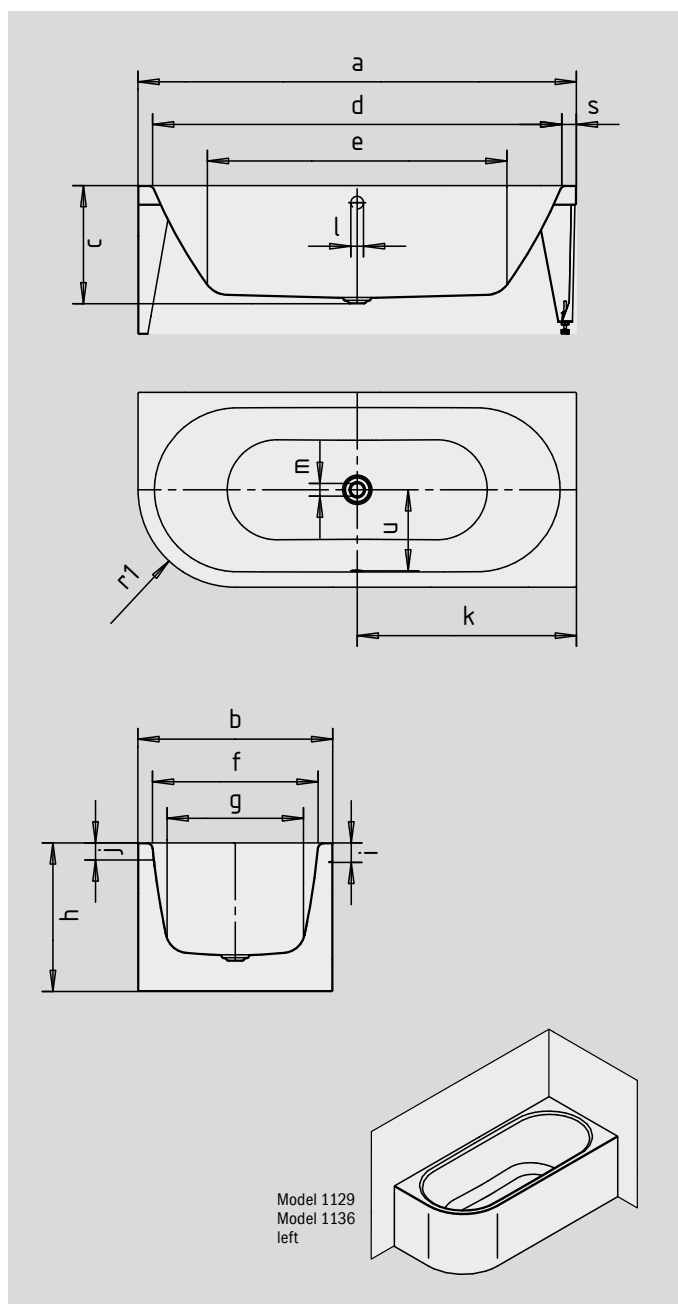

MEISTERSTÜCK

CENTRO DUO 1 LEFT

CORNER INSTALLATION LEFT (2-SIDED)

- bath made of high-quality steel enamel with enamelled panelling on two sides
- specially designed for corner installation
- available in left-hand and right-hand version
- enamel surface with exclusive easy-clean finish
- purism and simple elegance are defining features of this bath
- enamelled waste cover and overflow knob integrated in the bath design (also available with filling function)
- made of KALDEWEI steel enamel

Similar illustrations

Model No.		1129	1136
External length	a	1700	1800 mm
External width	b	750	800 mm
Depth	c	485	485 mm
Internal length (top)	d	1580	1680 mm
Internal length (bottom)	e	1130	1230 mm
Internal width (top)	f	630	680 mm
Internal width (bottom)	g	510	560 mm
Height of bath	h	610	610 mm
Height of rim	i	80	80 mm
Distance top edge to centre of overflow hole	j	70	70 mm
Distance bath edge to centre of drain hole	k	850	900 mm
Diameter of overflow hole	l	52	52 mm
Diameter of drain hole	m	52	52 mm
Radius	r ₁	375	400 mm
Width of rim (foot end; lengthwise)	s	60	60 mm
Distance between centre holes	u	307	332 mm
Water volume** in litres		156	195
Weight of the enamelled bath in kg		99	108
Waste connection diameter		40/50	40/50 mm
Fill fitting connection		1/2"	1/2"

Subject to technical alterations, tolerances and errors. Similar illustrations.
 ** 70 litres displacement on average.

KALDEWEI