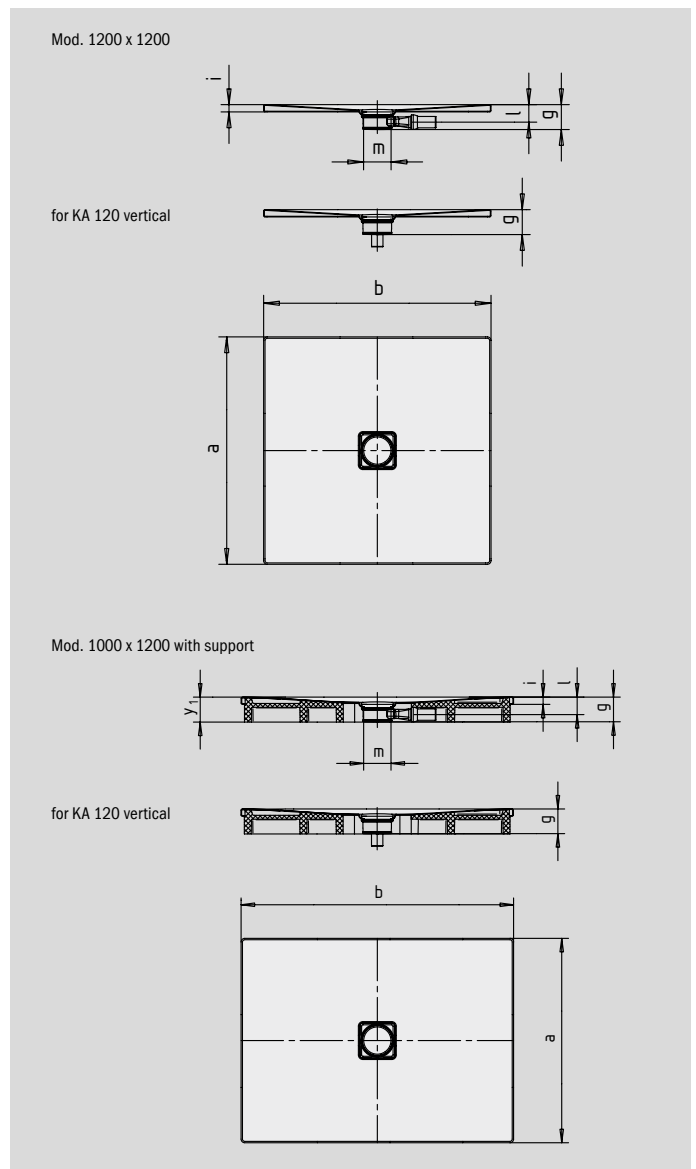

CONOFLAT

- straightlined, purist design
- high level of comfort thanks to the flat enamelled waste cover that is flush with the shower area
- can be installed to be absolutely flush with the floor
- Total height (g) with horizontal waste fitting: 107 mm; fitting height incl. cover 83 mm (compared to tiled shower areas)
- made of KALDEWEI steel enamel
- ideally complements the CONODUO bath
- designed by Sottsass Associati
- drainage capacity KA 120: 0,85 l/s
- drainage capacity KA 120 vertical: 1,4 l/s

Similar illustration

| | Combined Tray & Waste depth | Waste fitting depth |
|-----------------|-----------------------------|---------------------|
| KA 120 | 107 | 83 |
| KA 120 vertical | 49 | 83 |

See page 291.

SECURE⁺

| Model No. | 862 | 863 | 864 | 865 | 866 | 867 | |
|---|----------------|------------|------------|------------|------------|------------|---------------|
| External length | a | 750 | 900 | 1000 | 800 | 1000 mm | |
| External width | b | 1700 | 1700 | 1700 | 1800 | 1800 mm | |
| Height with siphon | g | 107 | 107 | 107 | 107 | 107 mm | |
| Height of rim | i | 32 | 32 | 32 | 32 | 32 mm | |
| Diameter of drain hole | m | 120 | 120 | 120 | 120 | 120 mm | |
| Siphon connection height | l | 76 | 76 | 76 | 76 | 76 mm | |
| Height with support | y ₁ | 110 | 110 | 110 | 110 | 110 mm | |
| Weight of the enamelled shower tray in kg | | 33 | 40 | 43 | 37 | 46 | |
| Anti-slip | | 492 x 492 | 492 x 492 | 588 x 588 | 492 x 492 | 492 x 492 | 588 x 588 mm |
| Full anti-slip | | 692 x 1652 | 836 x 1652 | 932 x 1652 | 740 x 1748 | 836 x 1748 | 932 x 1748 mm |
| SECURE PLUS | | all-over | all-over | all-over | all-over | all-over | all-over |