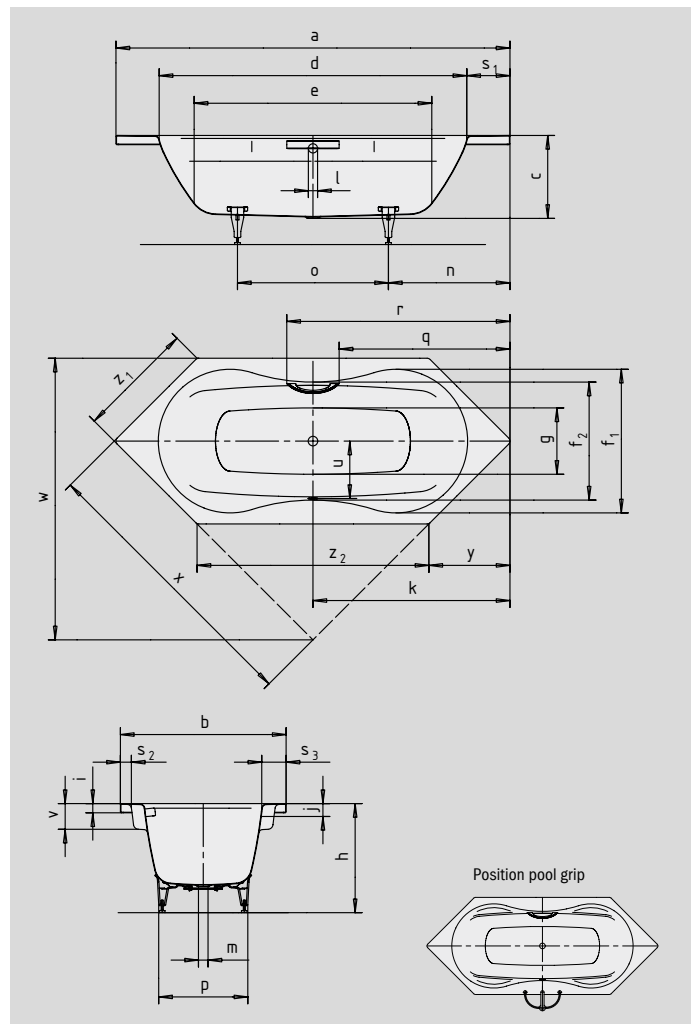

MEGA DUO 6

- bathing with a friend: two identical back rests and centrally positioned waste
- wide arm rests on both sides provide optimum bathing comfort
- diverse installation possibilities, also corner installation
- made of KALDEWEI steel enamel

Similar illustration

To order the bath with pre-drilled grip holes on one side, please order model xxxx**1011**xxxx.

GRIP DISCREET OPULENCE

SKIN TOUCH

SOUND WAVE

COMFORT SELECT

Model No.		182
External length	a	2140 mm
External width	b	900 mm
Depth	c	450 mm
Internal length (top)	d	1680 mm
Internal length (bottom)	e	1290 mm
Internal width (top)	f ₁ ; f ₂	780; 640 mm
Internal width (bottom)	g	360 mm
Height with feet	h	570-600 mm
Height of rim	i	50 mm
Distance top edge to centre of overflow hole	j	70 mm
Distance bath edge to centre of drain hole	k	1070 mm
Diameter of overflow hole	l	52 mm
Diameter of drain hole	m	52 mm
Distance foot end of bath edge to centre of foot	n	660 mm
Distance between the feet	o	820 mm
Max. width of feet	p	480 mm
Distance bath edge to where grip/handle starts	q	928 mm
Distance bath edge to where grip/handle ends	r	1212 mm
Width of rim (foot end; lengthwise)	s ₁ ; s ₂ ; s ₃	230; 60; 130 mm
Distance between centre holes	u	310 mm
Armrest depth	v	140 mm
Installation dimension	w	1530 mm
Side length	x	1527 mm
Oblique	y	440 mm
Side length	z ₁ ; z ₂	636; 1260 mm
Water volume** in litres		186
Weight of the enamelled bath in kg		60
Anti-slip		∅ 435 mm
Full anti-slip		900 x 300 mm

Subject to technical alterations, tolerances and errors. Similar illustration.
 ** 70 litres displacement on average.